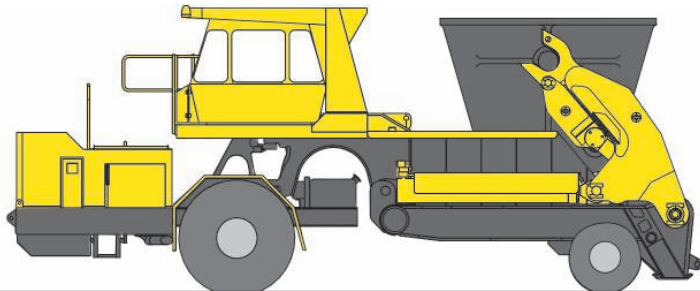

MODEL
SLAG TAURUS P60

SLAG TAURUS P 60

The Kirow Slag Taurus is an extremely robust and reliable slag pot carrier with articulated steering and patented safety system. The low overall width of the Slag Taurus platform makes it the perfect device for narrow roads.

MODEL SLAG TAURUS P 60

Kirow Slag Taurus
scale 1:50

INFORMATION

Price: 325.00 € (incl. VAT)

Shipping cost: 8.00 € within Germany, internationally possibly higher)

Contact: marketing@kirow.de

Only this model is available. It is available exclusively in the scale 1:50.